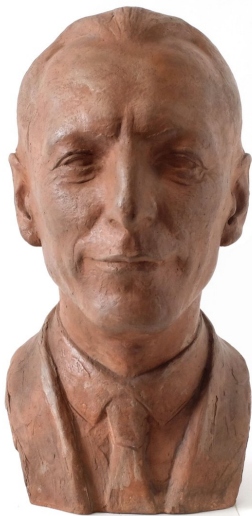

PORTRAIT OF KÁLMÁN SZELLE

Artist	Pál Pátzay Kapuvár, 1896 – Budapest, 1979
Date	1932
Object type	sculpture
Medium, technique	terracotta
Dimensions	36.5 × 18.5 × 23 cm
Inventory number	9089
Collection	Collection of Sculptures
On view	This artwork is not on display